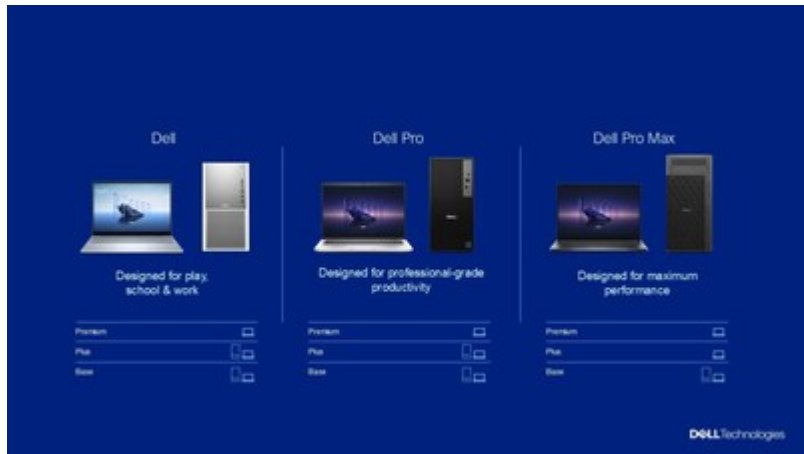

Latitude 7450 vs screwed connection testing data of the Dell Pro Premium laptop subject to a repeated standard wrenching torque in multiple directions. New USB-C port design is as screwed on connection for easier repairs and improved durability. Read warranty information for USB-C port replacement instructions.

¹⁸ Based on internal analysis, November 2024.

¹⁹ Based on internal analysis. Entry battery (45 whr) uses NCM technology and has 80% lesser cobalt compared to LCO technology. Upsell battery (55 whr) is made with 50% recycled cobalt.

²⁰ Based on Dell internal analysis, November 2024.

²¹ Modular update and security deployment capabilities available via 'Dell Client Device Manager' as an app in 'Dell Management Portal' (accessible via 'Partner Portals' in 'Microsoft Intune'). 'Dell Client Device Manager' app availability planned for late January, 2025.

²² Based on Internal testing using DVT1 pre-production samples, tested with Mobile Mark 25, and 3DMark Wild Life Extreme Unlimited, comparing Dell 14 Plus with u7 LNL/FHD+/64Whr battery vs Inspiron 14 Plus with u7 MTL H/FHD+/64Whr battery. Based on Internal testing using DVT1 pre-production samples, Cinebench R23 single threaded performance comparing Dell 16 Plus with u7 LNL/UMA vs Inspiron 16 Plus with u7 MTL H/UMA